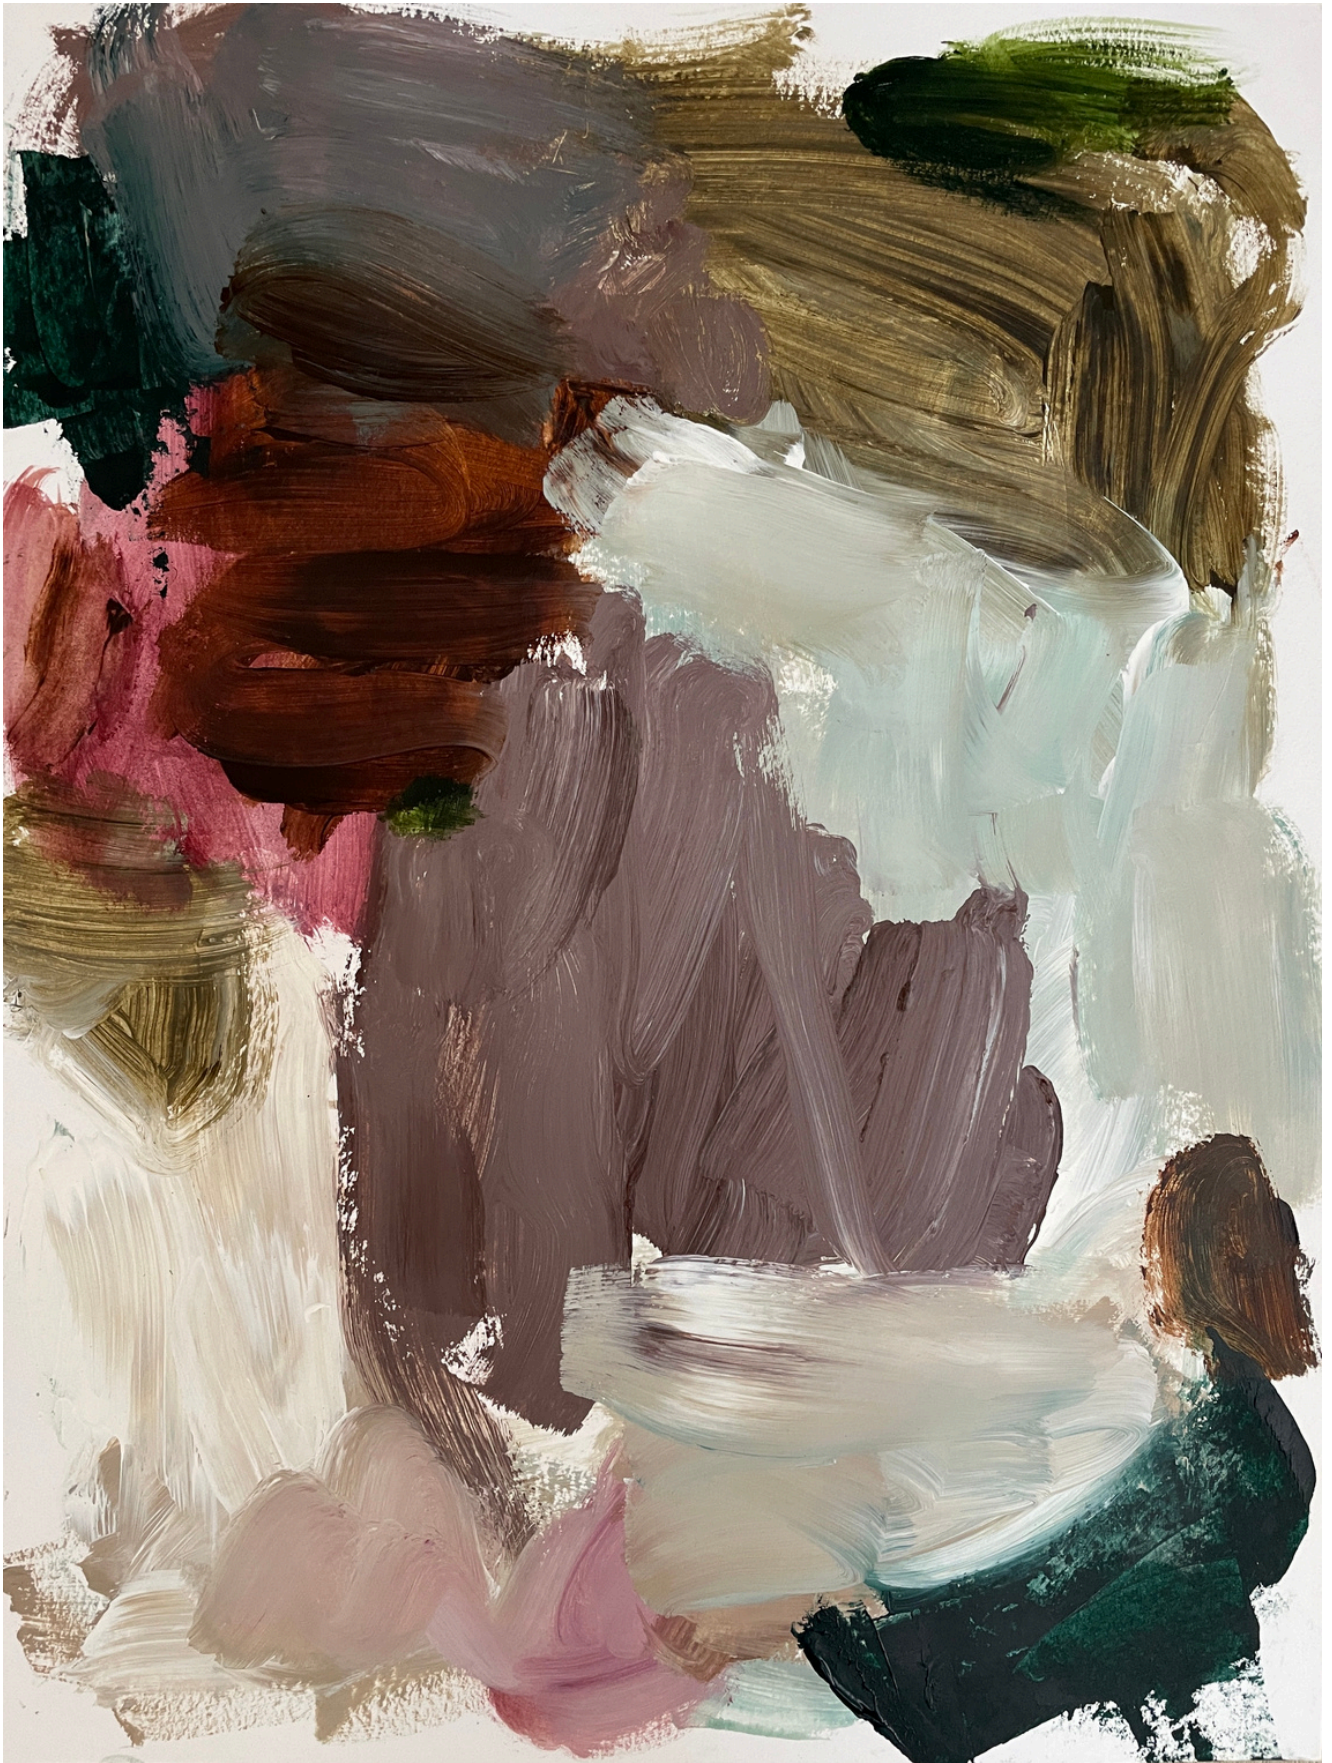

ATINA RABOU
WORKS ON PAPER

MAY 2024

NO. 1/ 2024 ON PAPER
36 X 48 CM, ACRYLIC ON PAPER, € 380

ATINA RABOU - MAY 2024

NO. 2/ 2024 ON PAPER
36 X 48 CM, ACRYLIC ON PAPER, € 380

ATINA RABOU - MAY 2024

NO. 3/ 2024 ON PAPER
36 X 48 CM, ACRYLIC ON PAPER, € 380

ATINA RABOU - MAY 2024

NO. 4/ 2024 ON PAPER
36 X 48 CM, ACRYLIC ON PAPER, € 380

ATINA RABOU - MAY 2024

NO. 5/ 2024 ON PAPER
36 X 48 CM, ACRYLIC ON PAPER, € 380

ATINA RABOU - MAY 2024

More details

- Every artwork is signed at both sides of the artwork, dated and comes with an certificate of authenticity.
- Framing is not included, but can be added. Please ask for a quote.
- Shipping costs depending on your location.
- Monthly payment plans available upon request.